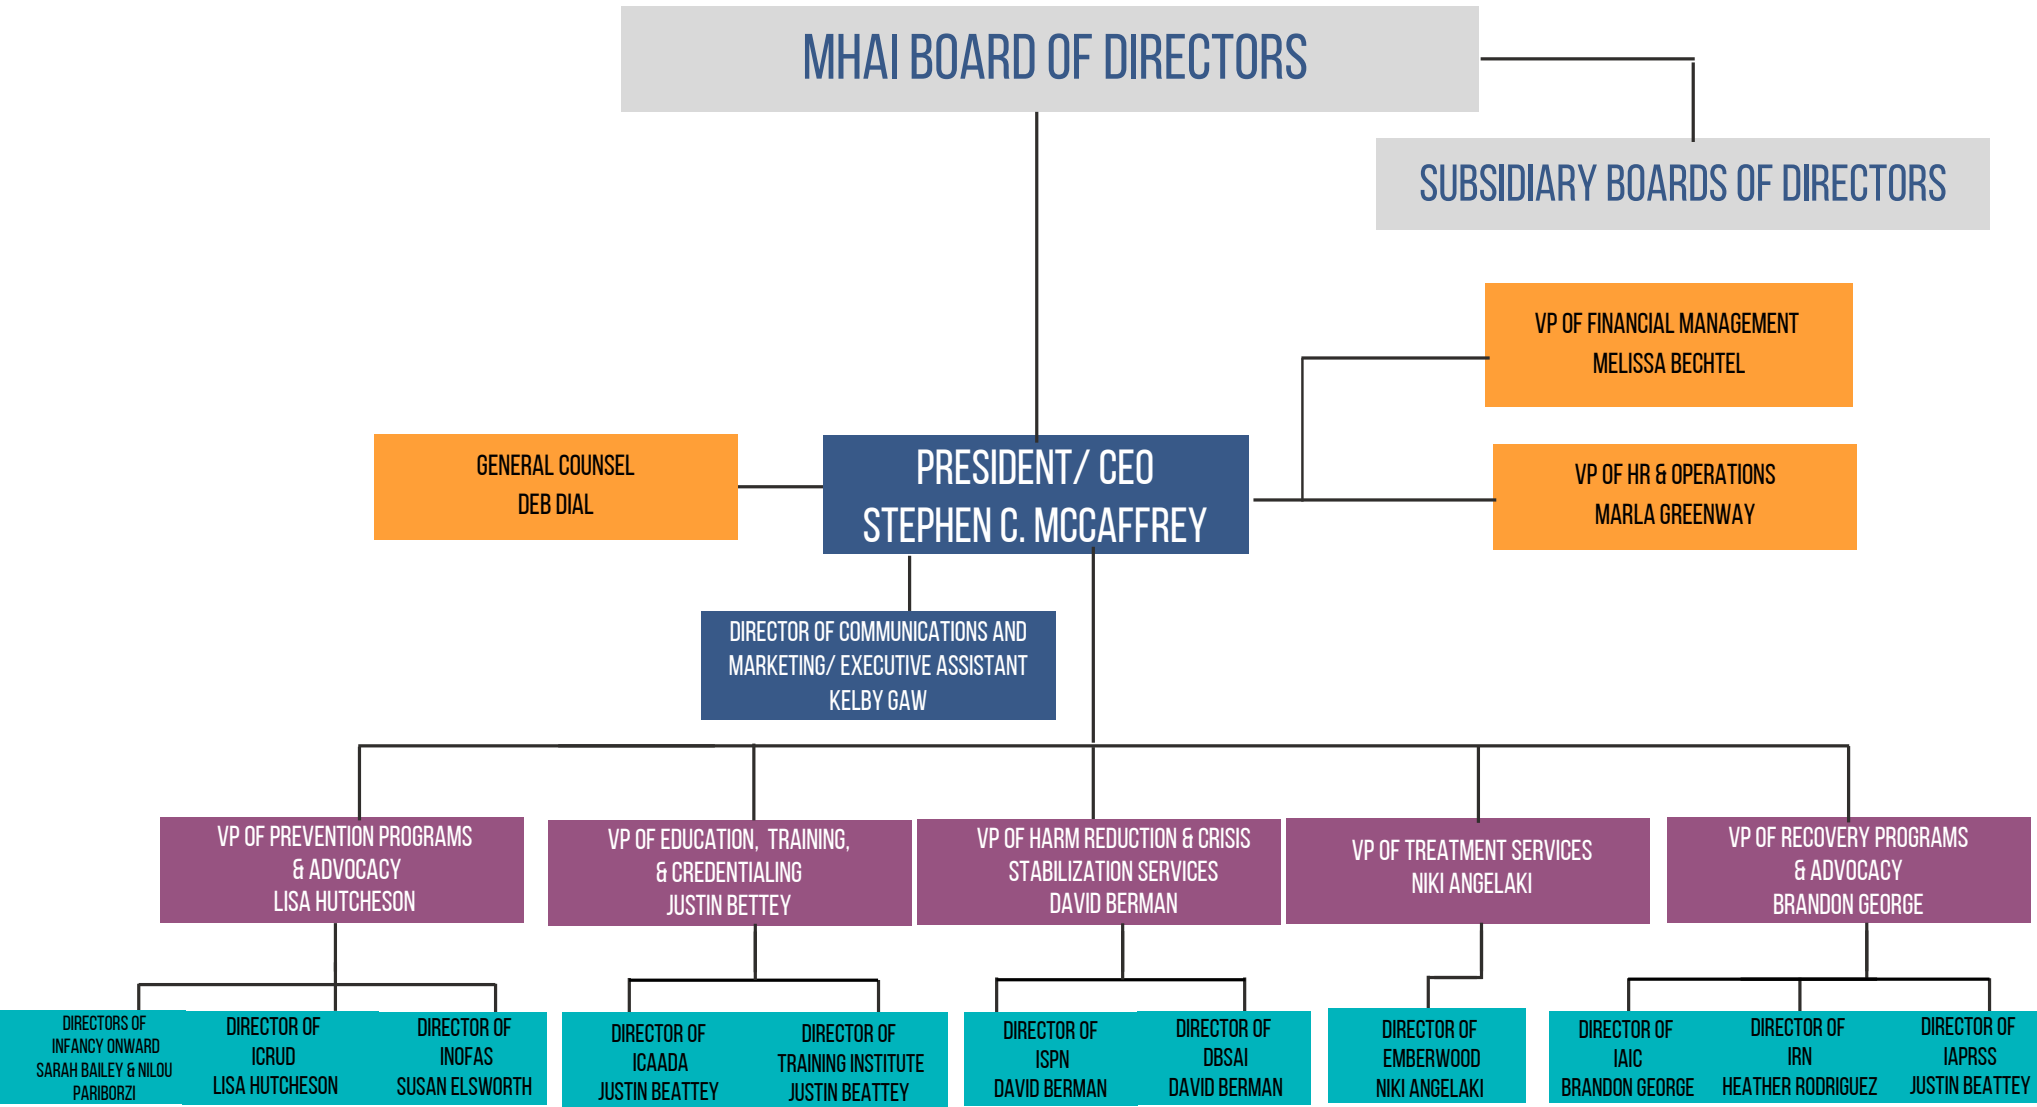

MENTAL HEALTH AMERICA OF INDIANA EXECUTIVE STAFF ORGANIZATION

ASSOCIATION MANAGEMENT

ADMINISTRATION

TRAINING INSTITUTE

PROGRAMATIC OVERSIGHT

SUBSIDIARIES/ PROGRAMS